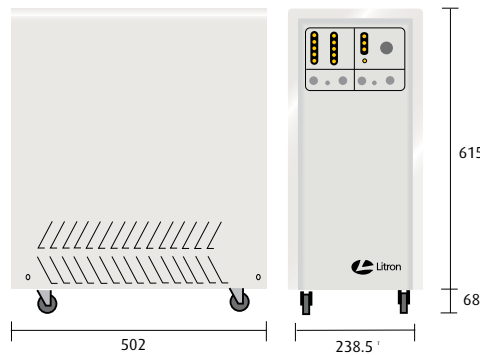

LPU1000 PSU

Remote Control Box

Rack-mount PSU