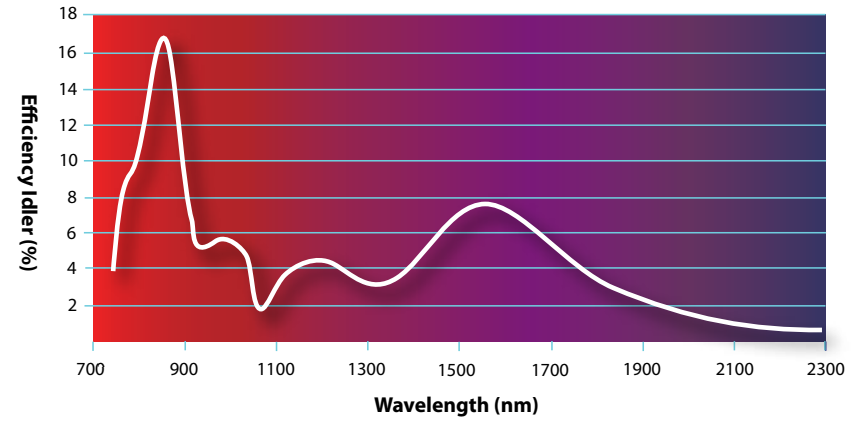

Broadband OPO Systems Tuneable sources designed for Litron's lasers

PERFORMANCE with 355nm pump laser