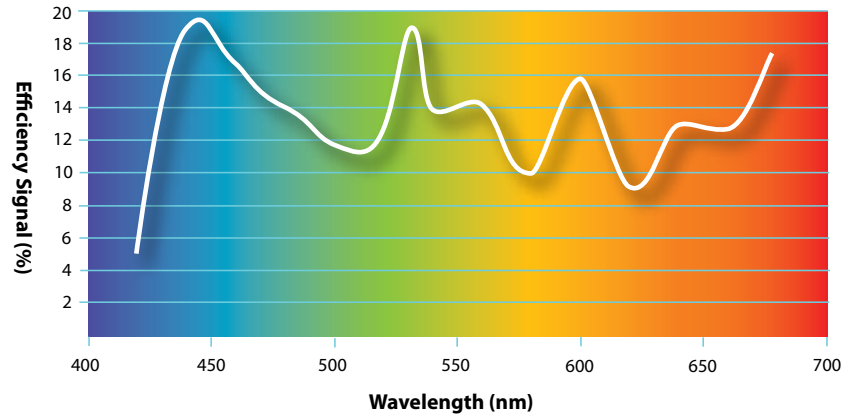

Broadband OPO Systems Tuneable sources designed for Litron's lasers

PERFORMANCE with 355nm pump laser