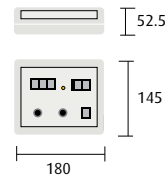

Remote Control Box