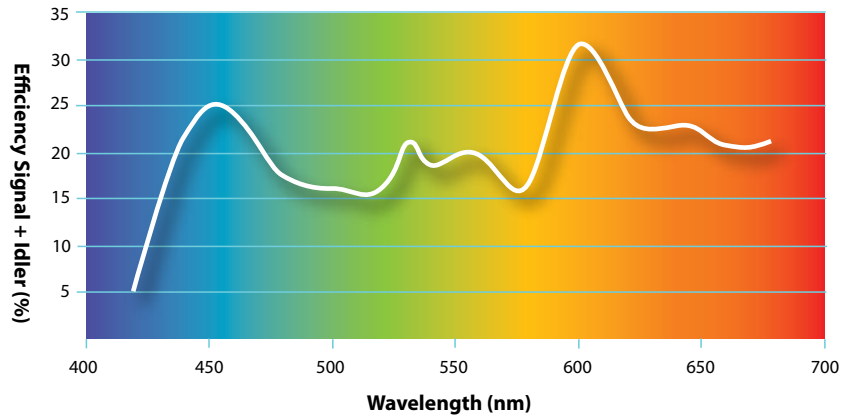

Broadband OPO Systems Tuneable sources designed for Litron's lasers

PERFORMANCE with 355nm pump laser