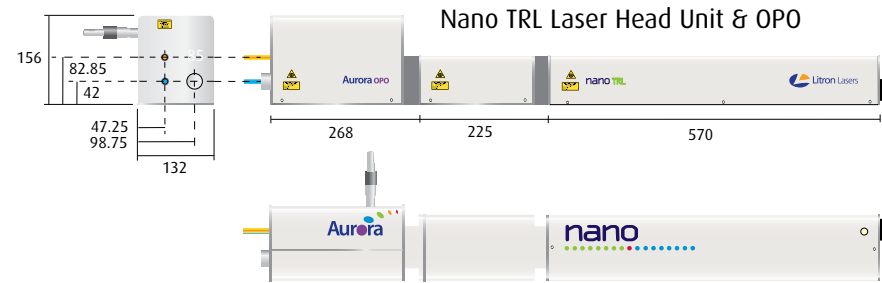

Broadband OPO Systems Tuneable sources designed for Litron's lasers

MECHANICAL DATA