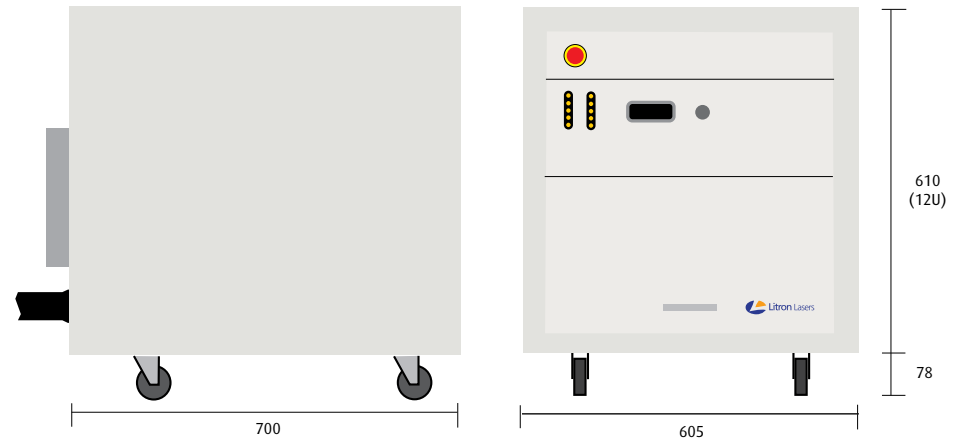

All dimensions shown in mm

AJA 00/2074

HEAD OFFICE
Litron Lasers Ltd
8 Consul Road
Rugby
Warwickshire CV21 1PB
England

T +44 (0)1788 574444
F +44 (0)1788 574888
E sales@litron.co.uk

NORTH AMERICAN OFFICE
Litron Lasers North America
2449 Arnica Drive
Bozeman
MT 59715
USA

T +1 (406) 522 7566
F +1 (406) 522 7567
E sales@litronlasers.com

www.litronlasers.com